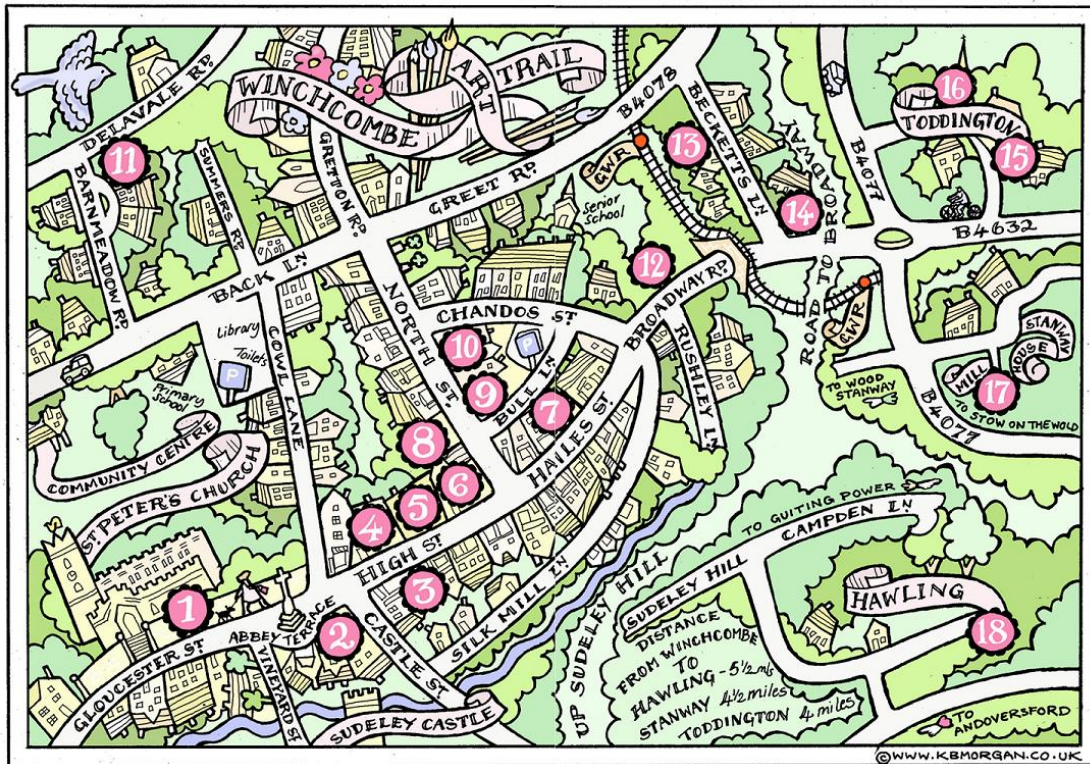

Winchcombe Art Trail Map 2019

1. St Peters Church, Gloucester Street, GL54 5LU
2. Long Room Gallery, Queen Anne House, High Street, GL54 5LJ
3. Archway Barn, 18 High Street, GL54 5LJ
4. The Guide Hall, High Street, GL54 5LJ
5. Mercia Fine Art, High Street
6. The Museum Shop, High Street,
7. Honey Bea's Café, 6 Hailes Street, GL54 5HU
8. Food Fanatics, 12 North Street, GL54 5LH
9. Postmasters Lodging, The Old Sorting Office, 27 North Street, GL54 5PS
10. The Lion, North Street, GL54 5PS
11. Orchard House, 1 Orchard Road, GL54 5QB
12. Charingworth Court, Broadway Road, GL54 5JN
13. Harebell Cottage, Beckett's Lane, Greet, GL54 5NX
14. Winchcombe Pottery, Becketts Lane, Greet, GL54 5NU
15. Silverwood, Church Lane, Toddington, GL54 5DN
16. Brandy Cottage, 4 The Square, Church Lane, Toddington, GL54 5DJ
17. Old Stable Yard, Stanway, GL54 5PQ
18. 1 Hawling Lodge Cottage, Hawling, GL54 5SY